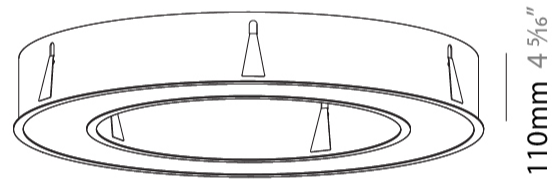

GENERAL

Series: Glorious
Subseries: Glorious
Brand: Prolicht
Division: Architectural
Mounting Type: Recessed
Mounting Location: Ceiling
Subcategory: Ambient

PHYSICAL

Shape: Round
Diameter (mm): 970
Diameter (in): 38 ³ / ₁₆
Height (mm): 110
Height (in): 4 ⁵ / ₁₆
Min. Recessing Depth (mm): 120
Min. Recessing Depth (in): 4 ³ / ₄
Light Distribution: Direct
Weight (kg): 11.164
Weight (lbs): 24.61
Diffuser: PMMA - Opal or Micro-Prism
Fixture Finish: SSR / BKV / CWI / CRY / HAB / UFT / ITA / RUA / FTG / MYG / LOD / PUS / FRO / FUP / KIA / POP / BLS / SPG / MEY / GOH / GUM / CHC / COM / ABZ / JAG / OBR / MOS / ROR
Fixture Material: Aluminum
Cut-out Measurements: 960mm / 37 13/16" x 640mm / 25 3/16"

Ø 628mm 24 3/4"

Ø 970mm 38 3/16 "

960mm x 640mm
37 13/16" x 25 3/16"

120mm
4 3/4"

10 - 15mm
3/8" - 9/16"

A37505-

PROJECT _____

TYPE _____

GENERAL

Series: Glorious
 Subseries: Glorious
 Brand: Prolicht
 Division: Architectural
 Mounting Type: Recessed
 Mounting Location: Ceiling
 Subcategory: Ambient

PHYSICAL

Shape: Round
 Diameter (mm): 1270
 Diameter (in): 50
 Height (mm): 110
 Height (in): 4 5/16
 Min. Recessing Depth (mm): 120
 Min. Recessing Depth (in): 4 3/4
 Light Distribution: Direct
 Weight (kg): 15.446
 Weight (lbs): 34.05
 Diffuser: PMMA - Opal or Micro-Prism
 Fixture Finish: SSR / BKV / CWI / CRY / HAB / UFT / ITA / RUA / FTG / MYG / LOD / PUS / FRO / FUP / KIA / POP / BLS / SPG / MEY / GOH / GUM / CHC / COM / ABZ / JAG / OBR / MOS / ROR
 Fixture Material: Aluminum
 Cut-out Measurements: 1260mm / 49 5/8" x 940mm / 37"